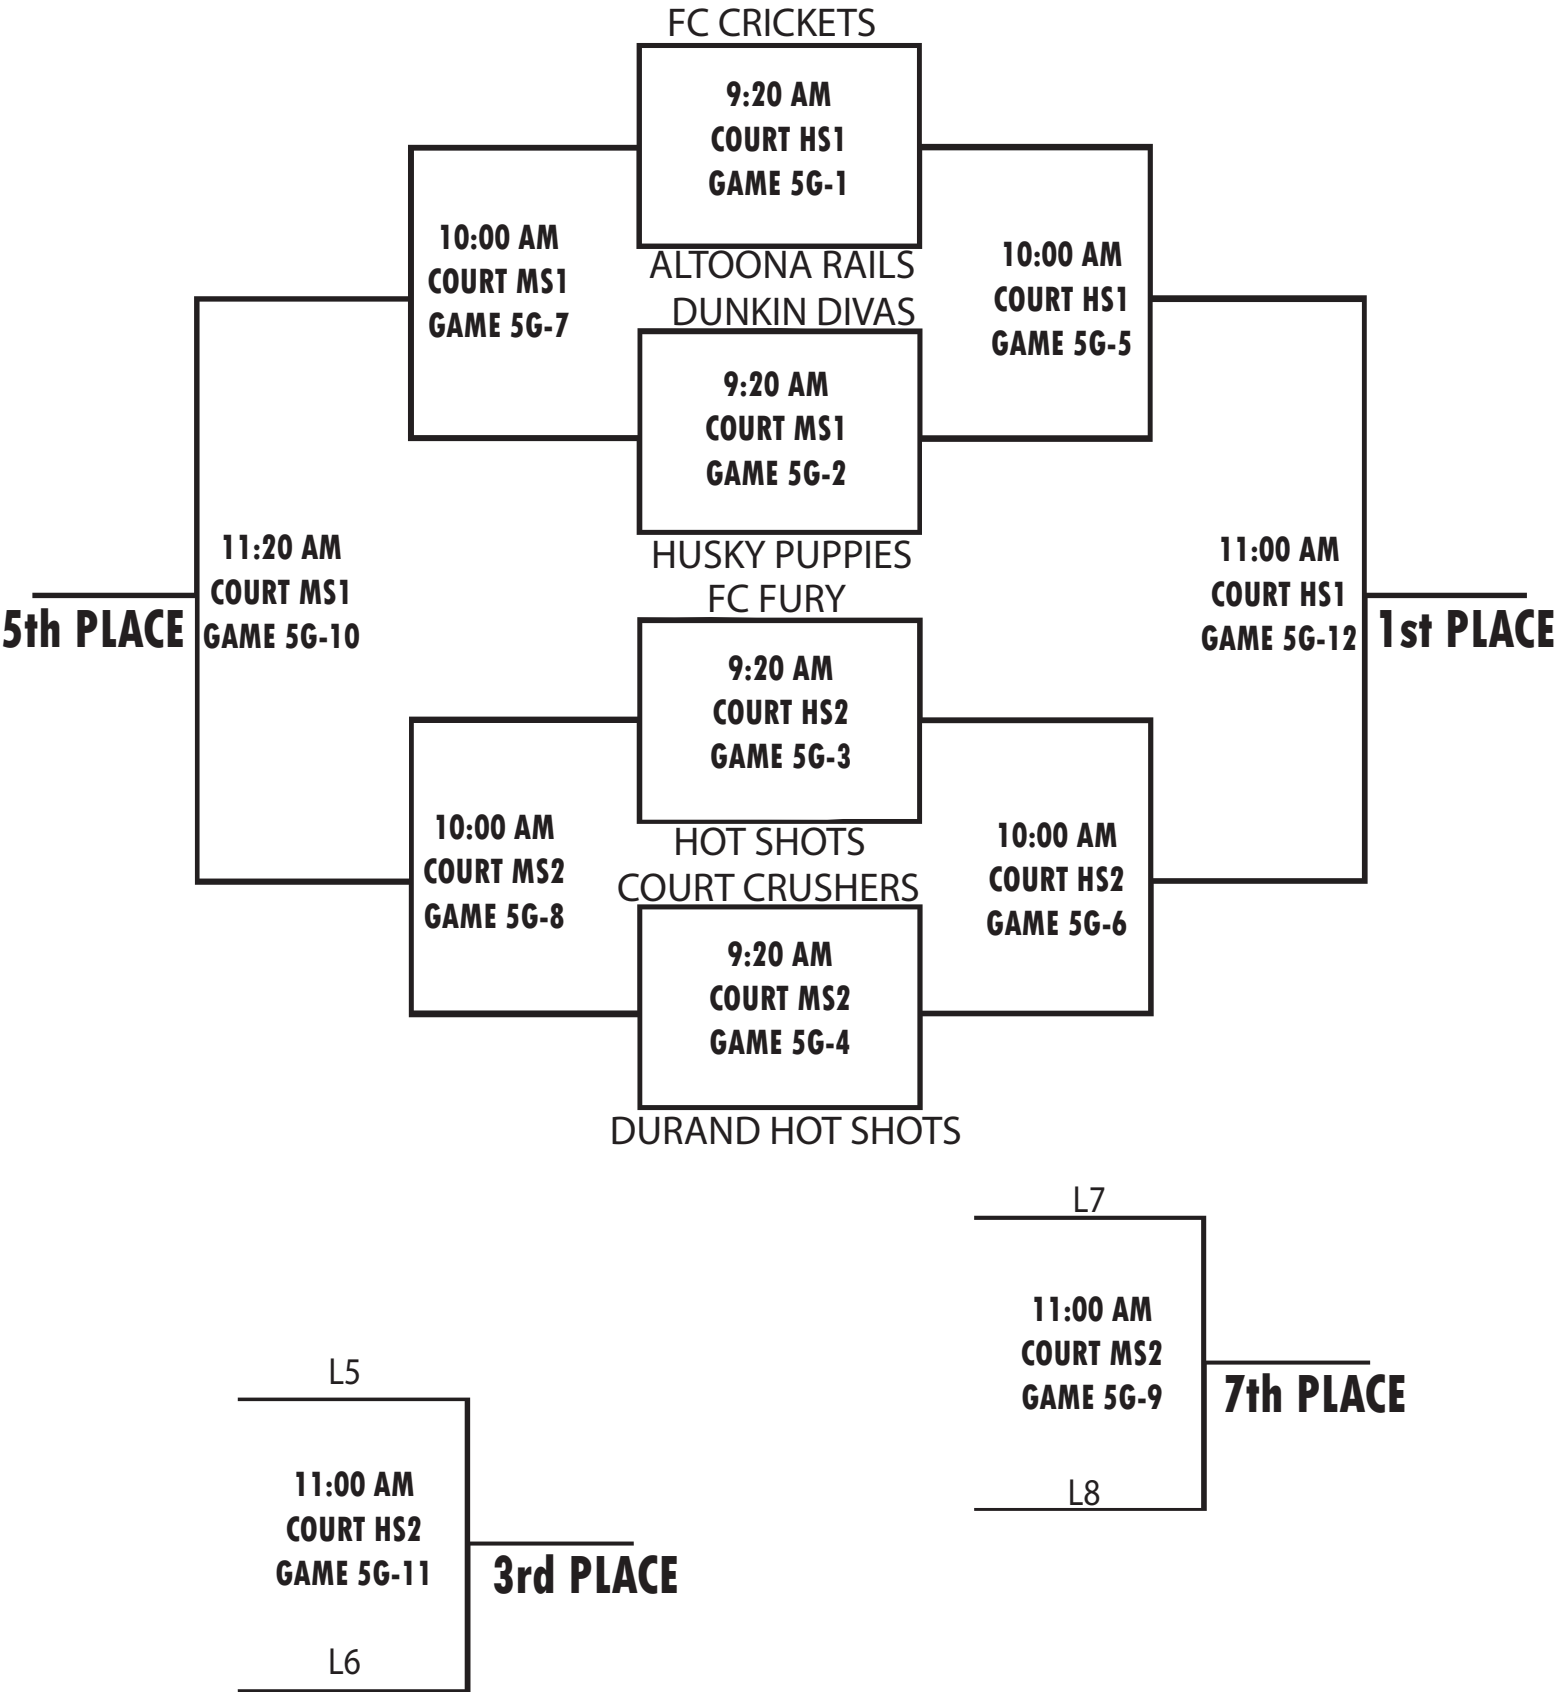

5th GRADE GIRLS