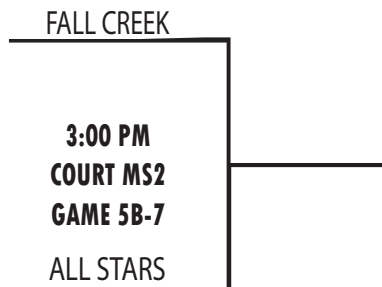

CRICKET COURT ASSASSINS

MOUNDER MENACE

**10:40 AM
COURT MS1
GAME 4B-5**

CRICKET COURT ASSASSINS

SKIBIDI RIZZLERS

**9:00 AM
COURT MS2
GAME 4B-2**

CRICKET COURT ASSASSINS

MOUNDER MENACE

**9:40 AM
COURT MS2
GAME 4B-4**

SKIBIDI RIZZLERS

SKIBIDI RIZZLERS

**11:00 AM
COURT MS1
GAME 4B-6**

CRICKET CROSSOVER

Champions

4th GRADE GIRLS

	W	L	+/-
HUSKY HEAT			
FC CRICKETS-5th			
LADY RAILS			
HUSTLE & GRIND			

5th GRADE GAMES ARE FILL-IN GAMES AND DO NOT COUNT TOWARDS POINT DIFFERENTIAL

5th GRADE BOYS

A

	W	L	+/-
FALL CREEK			
ANKLE BREAKERS			
ALL STARS			

B

	W	L	+/-
HUSTLE & GRIND			
ORANGE CRUSH			
BLACK PANTHERS			

C

	W	L	+/-
TIMBERWOLVES			
THE JAMMERS			
BLOOMER BLACKHAWKS			

5th GRADE BOYS

5th GRADE GIRLS

6th GRADE BOYS

	W	L	+/-
CRICKETS			
HOOPIN HUSKIES			
NORSE			
HOOPERS			
BLOOMER BLACKHAWKS			

1ST PLACE

CRICKETS