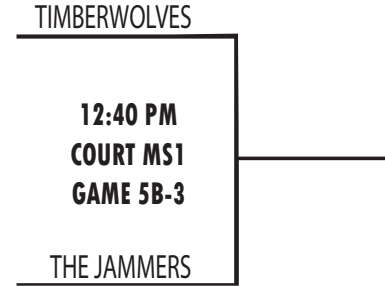

CRICKET COURT ASSASSINS

MOUNDER MENACE

**10:40 AM
COURT MS1
GAME 4B-5**

CRICKET COURT ASSASSINS

SKIBIDI RIZZLERS

**9:00 AM
COURT MS2
GAME 4B-2**

CRICKET COURT ASSASSINS

MOUNDER MENACE

**9:40 AM
COURT MS2
GAME 4B-4**

SKIBIDI RIZZLERS

SKIBIDI RIZZLERS

**11:00 AM
COURT MS1
GAME 4B-6**

CRICKET CROSSOVER

Champions

4th GRADE GIRLS

	W	L	+/-
HUSKY HEAT			
FC CRICKETS-5th			
LADY RAILS			
HUSTLE & GRIND			

5th GRADE GAMES ARE FILL-IN GAMES AND DO NOT COUNT TOWARDS POINT DIFFERENTIAL

5th GRADE BOYS

A

	W	L	+/-
FALL CREEK			
ANKLE BREAKERS			
ALL STARS			

B

	W	L	+/-
HUSTLE & GRIND			
ORANGE CRUSH			
BLACK PANTHERS			

C

	W	L	+/-
TIMBERWOLVES			
THE JAMMERS			
BLOOMER BLACKHAWKS			

5th GRADE BOYS

5th GRADE GIRLS

6th GRADE BOYS

	W	L	+/-
CRICKETS			
HOOPIN HUSKIES			
NORSE			
HOOPERS			
BLOOMER BLACKHAWKS			

1ST PLACE

CRICKETS