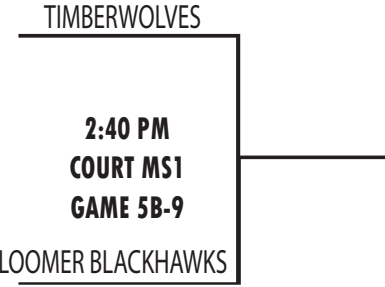

**9:40 AM
COURT MS2
GAME 4B-4**

SKIBIDI RIZZLERS

SKIBIDI RIZZLERS

**11:00 AM
COURT MS1
GAME 4B-6**

CRICKET CROSSOVER

Champions

4th GRADE GIRLS

	W	L	+/-
HUSKY HEAT			
FC CRICKETS-5th			
LADY RAILS			
HUSTLE & GRIND			

5th GRADE GAMES ARE FILL-IN GAMES AND DO NOT COUNT TOWARDS POINT DIFFERENTIAL

5th GRADE BOYS

A

	W	L	+/-
FALL CREEK			
ANKLE BREAKERS			
ALL STARS			

B

	W	L	+/-
HUSTLE & GRIND			
ORANGE CRUSH			
BLACK PANTHERS			

C

	W	L	+/-
TIMBERWOLVES			
THE JAMMERS			
BLOOMER BLACKHAWKS			

5th GRADE BOYS

5th GRADE GIRLS

6th GRADE BOYS

	W	L	+/-
CRICKETS			
HOOPIN HUSKIES			
NORSE			
HOOPERS			
BLOOMER BLACKHAWKS			

1ST PLACE

CRICKETS