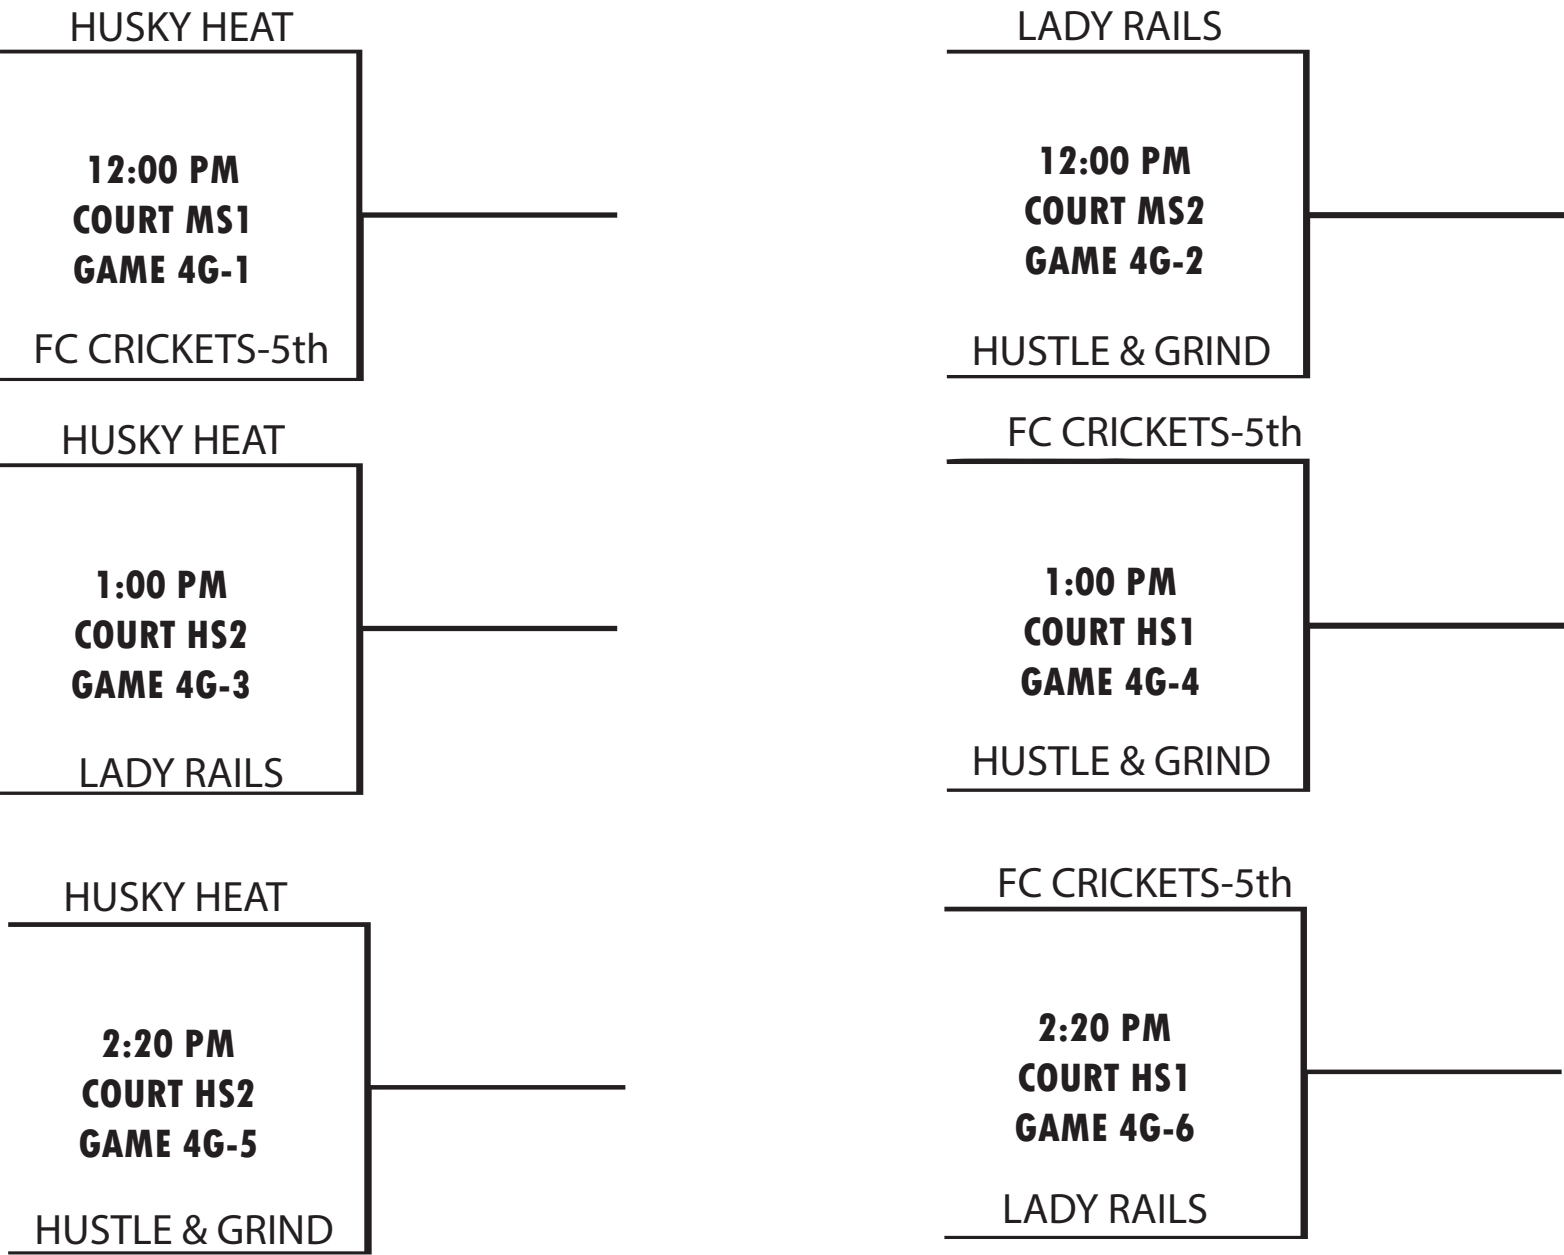

4th GRADE GIRLS

	W	L	+/-
HUSKY HEAT			
FC CRICKETS-5th			
LADY RAILS			
HUSTLE & GRIND			

5th GRADE GAMES ARE FILL-IN GAMES AND DO NOT COUNT TOWARDS POINT DIFFERENTIAL