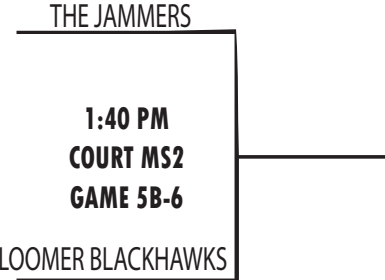

CRICKET COURT ASSASSINS

MOUNDER MENACE

**10:40 AM
COURT MS1
GAME 4B-5**

CRICKET COURT ASSASSINS

SKIBIDI RIZZLERS

**9:00 AM
COURT MS2
GAME 4B-2**

CRICKET COURT ASSASSINS

MOUNDER MENACE

**9:40 AM
COURT MS2
GAME 4B-4**

SKIBIDI RIZZLERS

SKIBIDI RIZZLERS

**11:00 AM
COURT MS1
GAME 4B-6**

CRICKET CROSSOVER

Champions

4th GRADE GIRLS

	W	L	+/-
HUSKY HEAT			
FC CRICKETS-5th			
LADY RAILS			
HUSTLE & GRIND			

5th GRADE GAMES ARE FILL-IN GAMES AND DO NOT COUNT TOWARDS POINT DIFFERENTIAL

5th GRADE BOYS

A

	W	L	+/-
FALL CREEK			
ANKLE BREAKERS			
ALL STARS			

B

	W	L	+/-
HUSTLE & GRIND			
ORANGE CRUSH			
BLACK PANTHERS			

C

	W	L	+/-
TIMBERWOLVES			
THE JAMMERS			
BLOOMER BLACKHAWKS			

5th GRADE BOYS

5th GRADE GIRLS

6th GRADE BOYS

	W	L	+/-
CRICKETS			
HOOPIN HUSKIES			
NORSE			
HOOPERS			
BLOOMER BLACKHAWKS			

1ST PLACE

CRICKETS