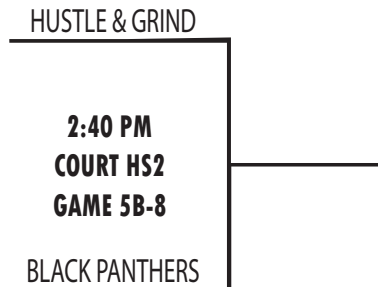

CRICKET COURT ASSASSINS

MOUNDER MENACE

**10:40 AM
COURT MS1
GAME 4B-5**

CRICKET COURT ASSASSINS

SKIBIDI RIZZLERS

**9:00 AM
COURT MS2
GAME 4B-2**

CRICKET COURT ASSASSINS

MOUNDER MENACE

**9:40 AM
COURT MS2
GAME 4B-4**

SKIBIDI RIZZLERS

SKIBIDI RIZZLERS

**11:00 AM
COURT MS1
GAME 4B-6**

CRICKET CROSSOVER

Champions

4th GRADE GIRLS

	W	L	+/-
HUSKY HEAT			
FC CRICKETS-5th			
LADY RAILS			
HUSTLE & GRIND			

5th GRADE GAMES ARE FILL-IN GAMES AND DO NOT COUNT TOWARDS POINT DIFFERENTIAL

5th GRADE BOYS

A

	W	L	+/-
FALL CREEK			
ANKLE BREAKERS			
ALL STARS			

B

	W	L	+/-
HUSTLE & GRIND			
ORANGE CRUSH			
BLACK PANTHERS			

C

	W	L	+/-
TIMBERWOLVES			
THE JAMMERS			
BLOOMER BLACKHAWKS			

5th GRADE BOYS

5th GRADE GIRLS

6th GRADE BOYS

	W	L	+/-
CRICKETS			
HOOPIN HUSKIES			
NORSE			
HOOPERS			
BLOOMER BLACKHAWKS			

1ST PLACE

CRICKETS