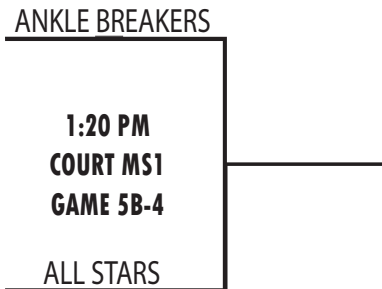

CRICKET COURT ASSASSINS

MOUNDER MENACE

**10:40 AM
COURT MS1
GAME 4B-5**

CRICKET COURT ASSASSINS

SKIBIDI RIZZLERS

**9:00 AM
COURT MS2
GAME 4B-2**

CRICKET COURT ASSASSINS

MOUNDER MENACE

**9:40 AM
COURT MS2
GAME 4B-4**

SKIBIDI RIZZLERS

SKIBIDI RIZZLERS

**11:00 AM
COURT MS1
GAME 4B-6**

CRICKET CROSSOVER

Champions

4th GRADE GIRLS

	W	L	+/-
HUSKY HEAT			
FC CRICKETS-5th			
LADY RAILS			
HUSTLE & GRIND			

5th GRADE GAMES ARE FILL-IN GAMES AND DO NOT COUNT TOWARDS POINT DIFFERENTIAL

5th GRADE BOYS

A

	W	L	+/-
FALL CREEK			
ANKLE BREAKERS			
ALL STARS			

B

	W	L	+/-
HUSTLE & GRIND			
ORANGE CRUSH			
BLACK PANTHERS			

C

	W	L	+/-
TIMBERWOLVES			
THE JAMMERS			
BLOOMER BLACKHAWKS			

5th GRADE BOYS

5th GRADE GIRLS

6th GRADE BOYS

	W	L	+/-
CRICKETS			
HOOPIN HUSKIES			
NORSE			
HOOPERS			
BLOOMER BLACKHAWKS			

1ST PLACE

CRICKETS