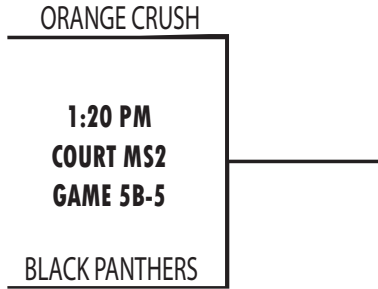

**9:40 AM
COURT MS2
GAME 4B-4**

SKIBIDI RIZZLERS

SKIBIDI RIZZLERS

**11:00 AM
COURT MS1
GAME 4B-6**

CRICKET CROSSOVER

Champions

4th GRADE GIRLS

	W	L	+/-
HUSKY HEAT			
FC CRICKETS-5th			
LADY RAILS			
HUSTLE & GRIND			

5th GRADE GAMES ARE FILL-IN GAMES AND DO NOT COUNT TOWARDS POINT DIFFERENTIAL

5th GRADE BOYS

A

	W	L	+/-
FALL CREEK			
ANKLE BREAKERS			
ALL STARS			

B

	W	L	+/-
HUSTLE & GRIND			
ORANGE CRUSH			
BLACK PANTHERS			

C

	W	L	+/-
TIMBERWOLVES			
THE JAMMERS			
BLOOMER BLACKHAWKS			

5th GRADE BOYS

5th GRADE GIRLS

6th GRADE BOYS

	W	L	+/-
CRICKETS			
HOOPIN HUSKIES			
NORSE			
HOOPERS			
BLOOMER BLACKHAWKS			

1ST PLACE

CRICKETS