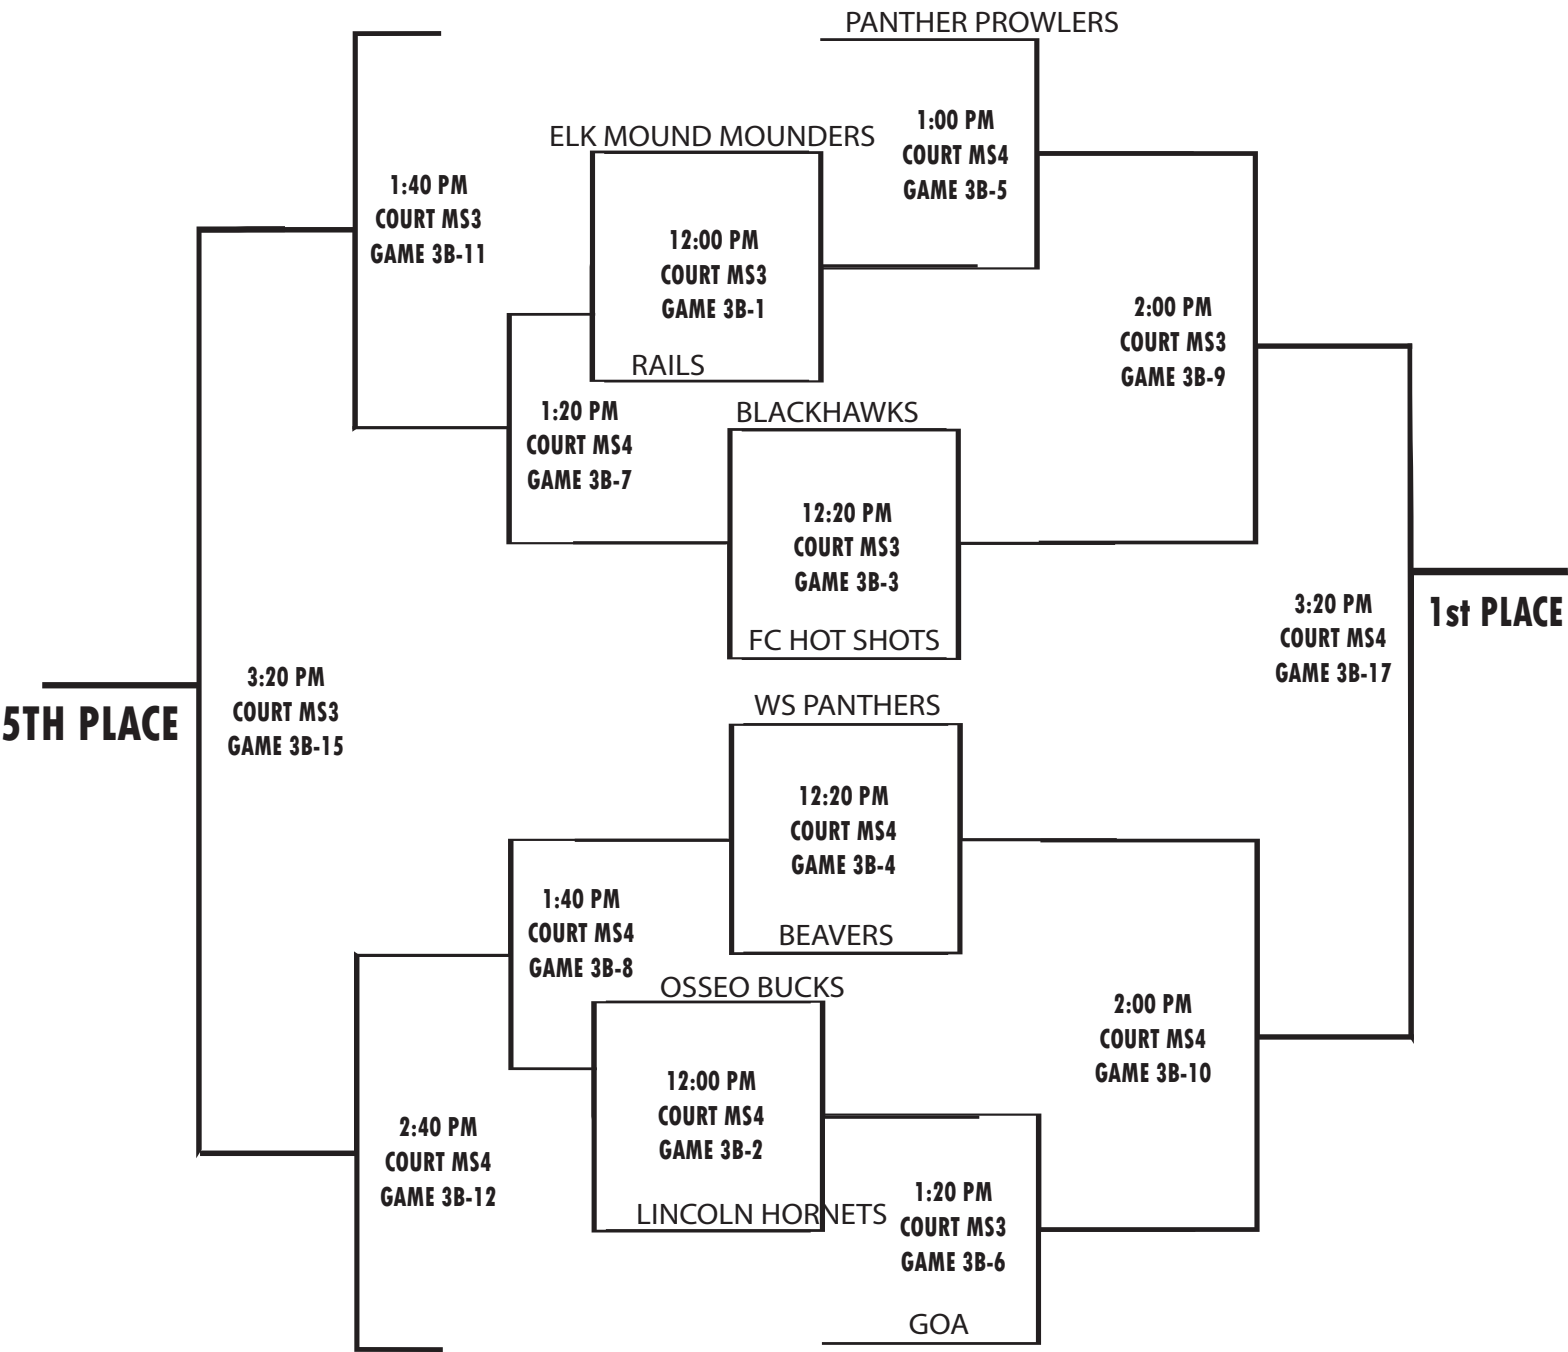

3rd GRADE BOYS