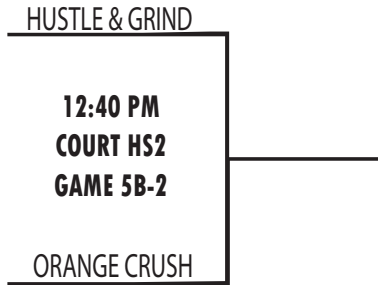

**9:40 AM
COURT MS2
GAME 4B-4**

SKIBIDI RIZZLERS

SKIBIDI RIZZLERS

**11:00 AM
COURT MS1
GAME 4B-6**

CRICKET CROSSOVER

Champions

4th GRADE GIRLS

	W	L	+/-
HUSKY HEAT			
FC CRICKETS-5th			
LADY RAILS			
HUSTLE & GRIND			

5th GRADE GAMES ARE FILL-IN GAMES AND DO NOT COUNT TOWARDS POINT DIFFERENTIAL

5th GRADE BOYS

A

	W	L	+/-
FALL CREEK			
ANKLE BREAKERS			
ALL STARS			

B

	W	L	+/-
HUSTLE & GRIND			
ORANGE CRUSH			
BLACK PANTHERS			

C

	W	L	+/-
TIMBERWOLVES			
THE JAMMERS			
BLOOMER BLACKHAWKS			

5th GRADE BOYS

5th GRADE GIRLS

6th GRADE BOYS

	W	L	+/-
CRICKETS			
HOOPIN HUSKIES			
NORSE			
HOOPERS			
BLOOMER BLACKHAWKS			

1ST PLACE

CRICKETS