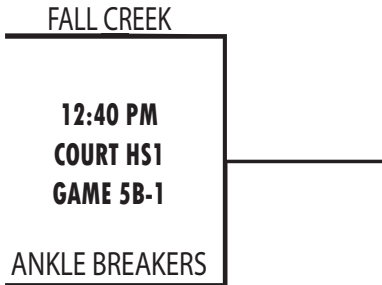

**9:40 AM
COURT MS2
GAME 4B-4**

SKIBIDI RIZZLERS

SKIBIDI RIZZLERS

**11:00 AM
COURT MS1
GAME 4B-6**

CRICKET CROSSOVER

Champions

4th GRADE GIRLS

	W	L	+/-
HUSKY HEAT			
FC CRICKETS-5th			
LADY RAILS			
HUSTLE & GRIND			

5th GRADE GAMES ARE FILL-IN GAMES AND DO NOT COUNT TOWARDS POINT DIFFERENTIAL

5th GRADE BOYS

A

	W	L	+/-
FALL CREEK			
ANKLE BREAKERS			
ALL STARS			

B

	W	L	+/-
HUSTLE & GRIND			
ORANGE CRUSH			
BLACK PANTHERS			

C

	W	L	+/-
TIMBERWOLVES			
THE JAMMERS			
BLOOMER BLACKHAWKS			

5th GRADE BOYS

5th GRADE GIRLS

6th GRADE BOYS

	W	L	+/-
CRICKETS			
HOOPIN HUSKIES			
NORSE			
HOOPERS			
BLOOMER BLACKHAWKS			

1ST PLACE

CRICKETS